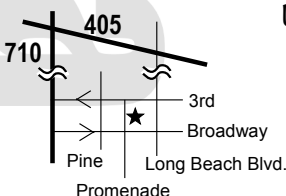

SambaLá Samba School
The Premier Samba Group in the United States

- 2nd Floor Blue Room
- 9 pm - 1:30 am
- Exotic Samba Dancers
- Samba Drum Corp
- DJed Brazilian Music
- 9 Pool Tables, Mixed Drinks
- $10 at the Door, 21 and over only

Sept. 3, Oct. 1, Nov. 5, Dec 3 - 2005
www.sambafun.com

210 Promenade North
Long Beach, CA 90802

Tel: (562) 983-7111