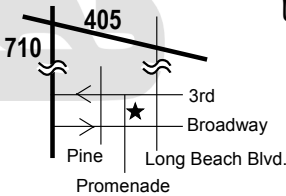

SambaLá Samba School
The Premier Samba Group in the United States

- 2nd Floor Blue Room
- 9 pm - 1:30 am
- Exotic Samba Dancers
- Samba Drum Corp
- DJed Brazilian Music
- 9 Pool Tables, Mixed Drinks
- $10 at the Door, 21 and over only

Sept. 3, Oct. 1, Nov. 5, Dec 3 - 2005
www.sambafun.com

210 Promenade North
Long Beach, CA 90802

Tel: (562) 983-7111